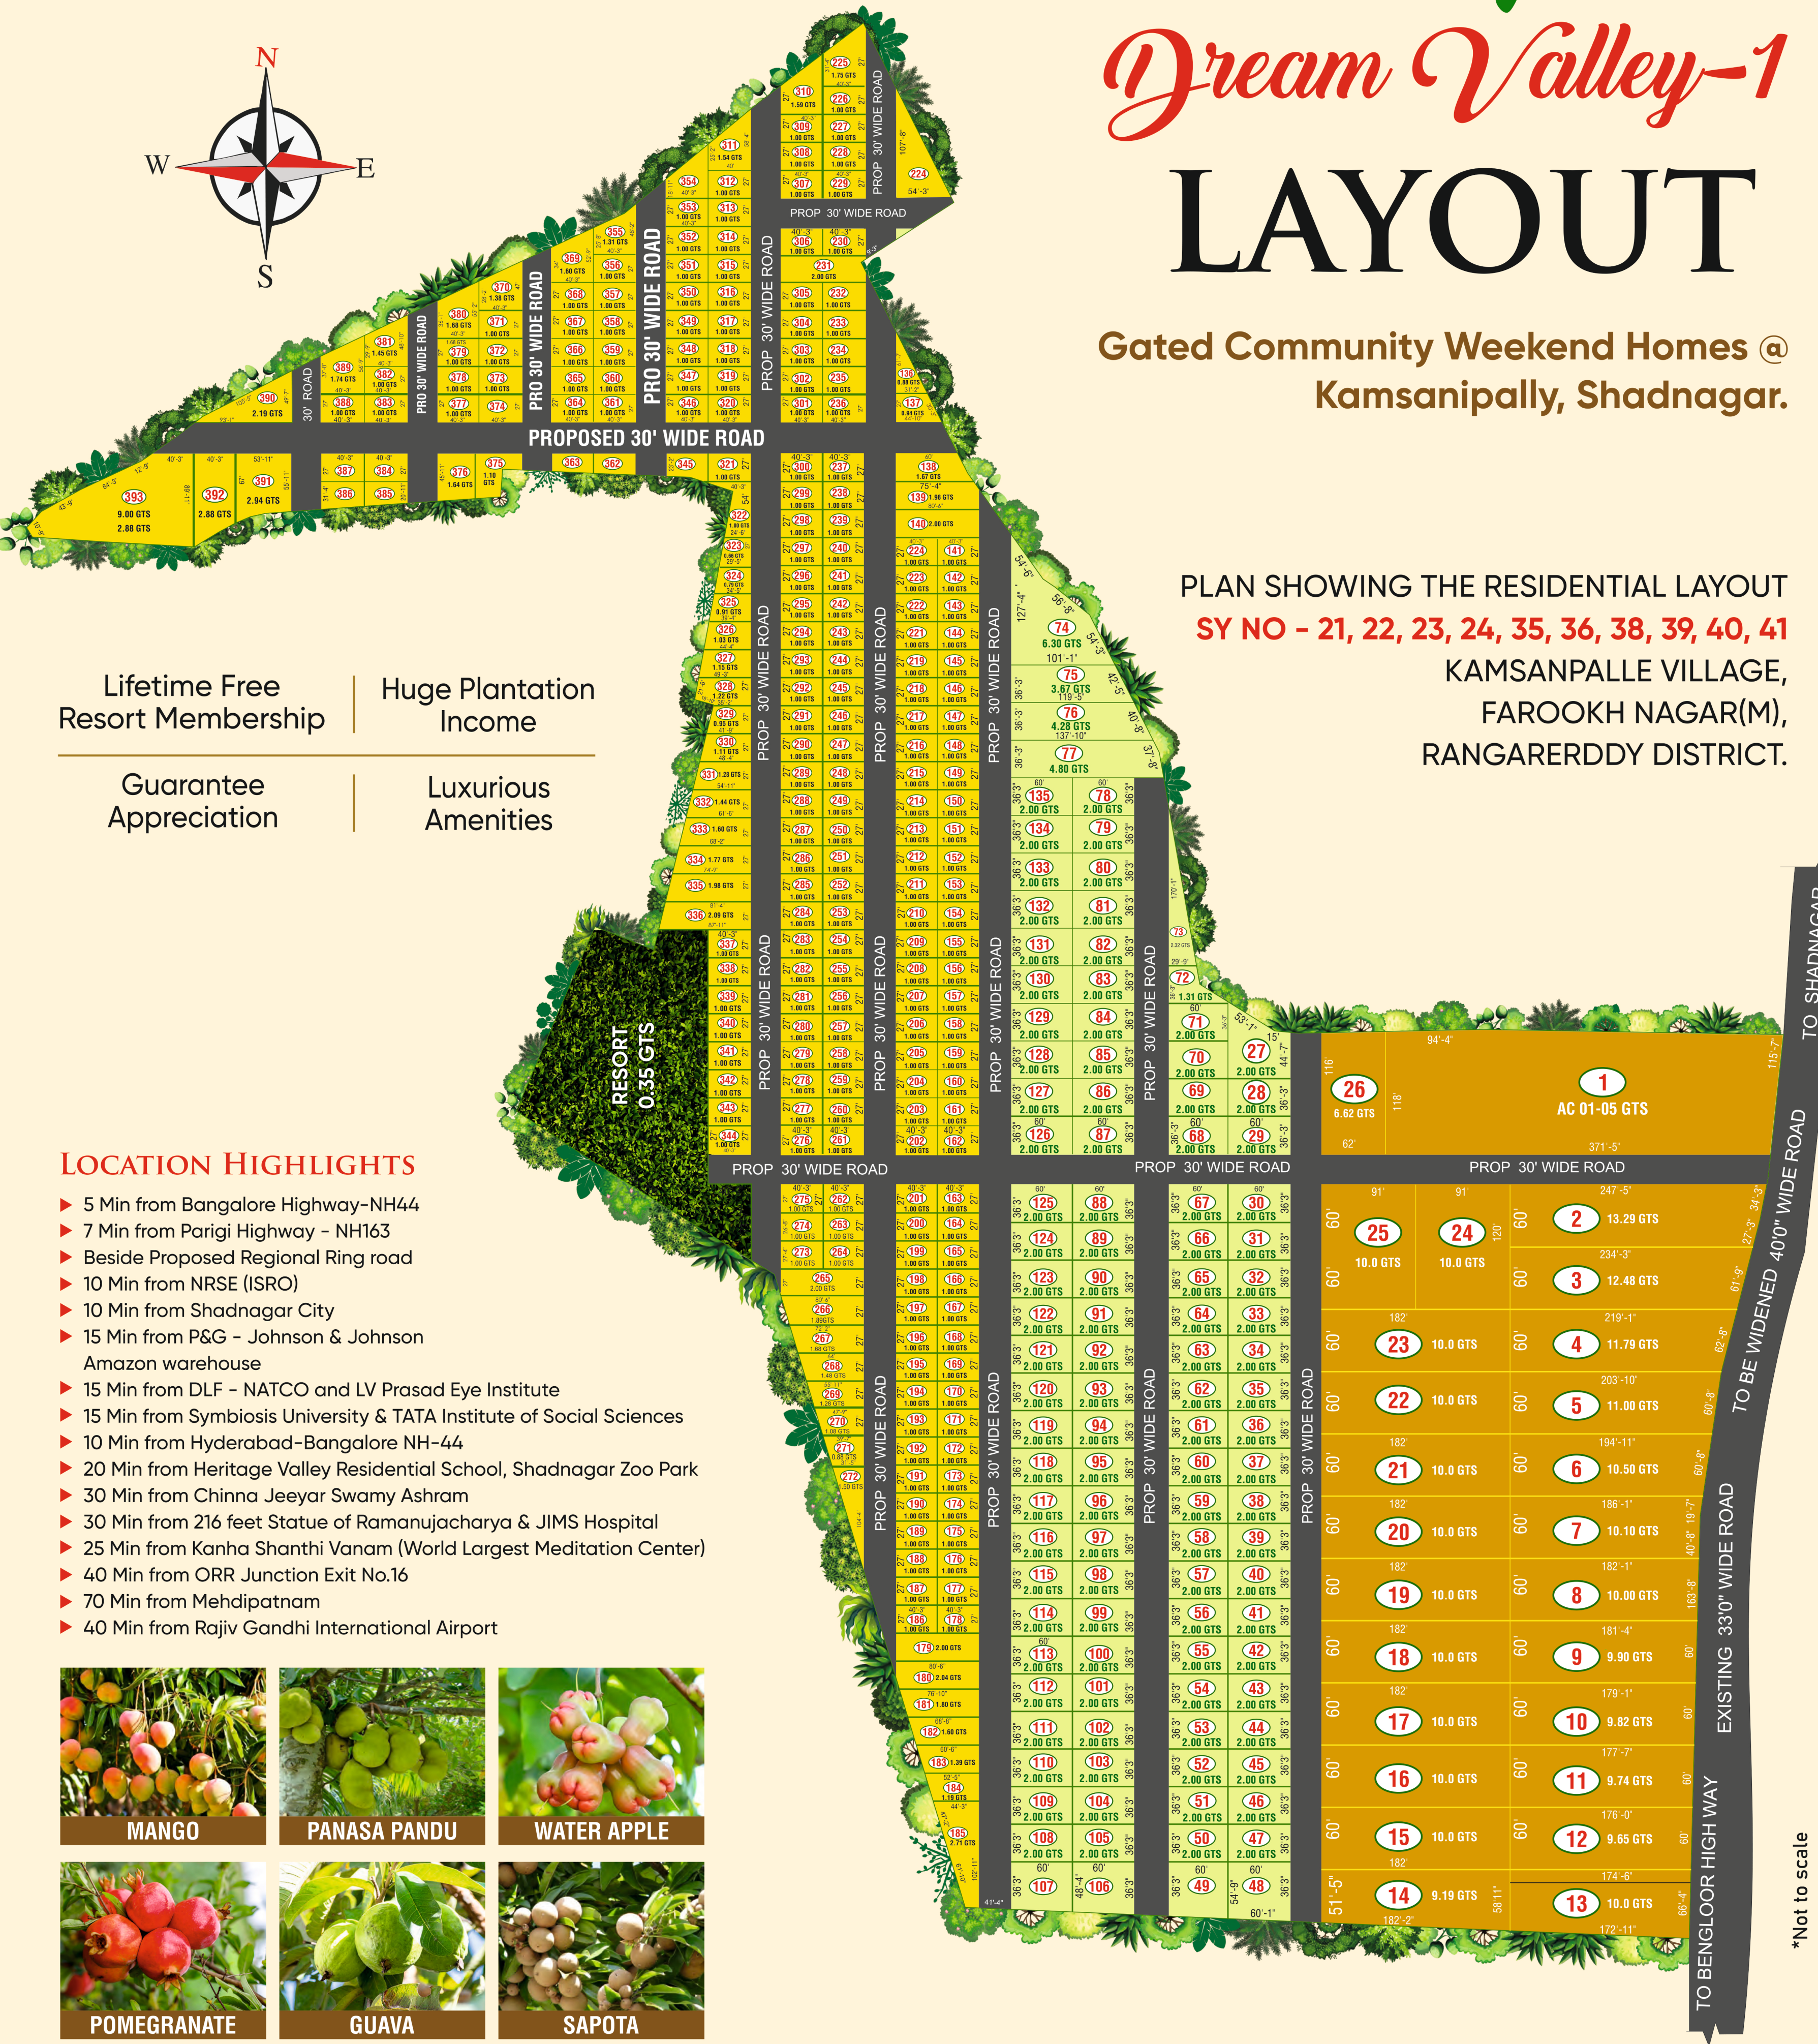

Dream Valley-1

LAYOUT

Gated Community Weekend Homes @
Kamsanipally, Shadnagar.

Lifetime Free
Resort Membership

Huge Plantation
Income

Guarantee
Appreciation

Luxurious
Amenities

LOCATION HIGHLIGHTS

- ▶ 5 Min from Bangalore Highway-NH44
- ▶ 7 Min from Parigi Highway - NH163
- ▶ Beside Proposed Regional Ring road
- ▶ 10 Min from NRSE (ISRO)
- ▶ 10 Min from Shadnagar City
- ▶ 15 Min from P&G - Johnson & Johnson
Amazon warehouse -
- ▶ 15 Min from DLF - NATCO and LV Prasad Eye Institute
- ▶ 15 Min from Symbiosis University & TATA Institute of Social Sciences
- ▶ 10 Min from Hyderabad-Bangalore NH-44
- ▶ 20 Min from Heritage Valley Residential School, Shadnagar Zoo Park
- ▶ 30 Min from Chinna Jeayar Swamy Ashram
- ▶ 30 Min from 216 feet Statue of Ramanujacharya & JIMS Hospital
- ▶ 25 Min from Kanha Shanthy Vanam (World Largest Meditation Center)
- ▶ 40 Min from ORR Junction Exit No.16
- ▶ 70 Min from Mehdiapatnam
- ▶ 40 Min from Rajiv Gandhi International Airport

MANGO

PANASA PANDU

WATER APPLE

POMEGRANATE

GUAVA

SAPOTA

WEEKEND HOMES

FREE SITE VISIT

FREE LAND CONVERSION

PLOTTED AREA	AC 20 -23 GTS
ROAD AREA	AC 5 -28 GTS
CLUB HOUSE	AC 00 - 35 GTS
TOTAL AREA	AC 27 - 06 GTS

*ALL DIMENSIONS ARE IN FEET

*Not to scale